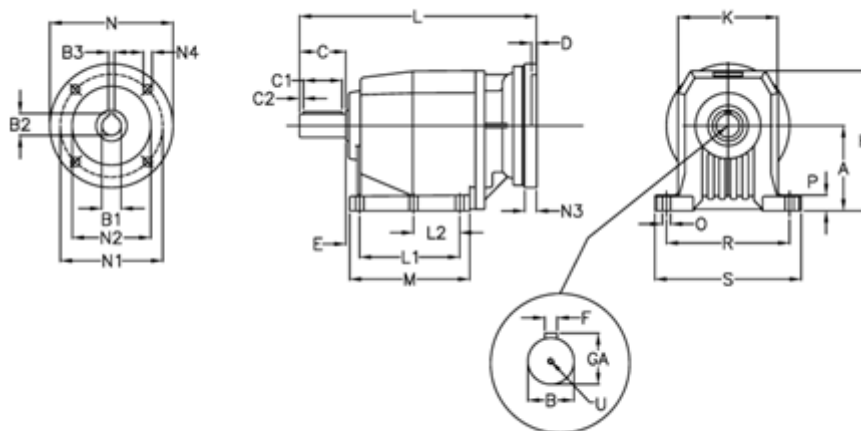

Data Sheet

Article number: 40600700801255

Description: Helical gearbox
C702P-8-P160B5

Measures

A = 210	D = 6.0	L2 = 0.0	P = 30
B = 60	E = 25	M = 222.0	R = 300
B1 = 42	F = 18	N = 350	S = 350
B2 = 45.3	GA = 64.0	N1 = 300	U = M20x42
B3 = 12	H = 349	N2 = 250	
C = 120	K = 262	N3 = 23	
C1 = 90	L = 575.0	N4 = 18	
C2 = 15	L1 = 165.0	O = 22	